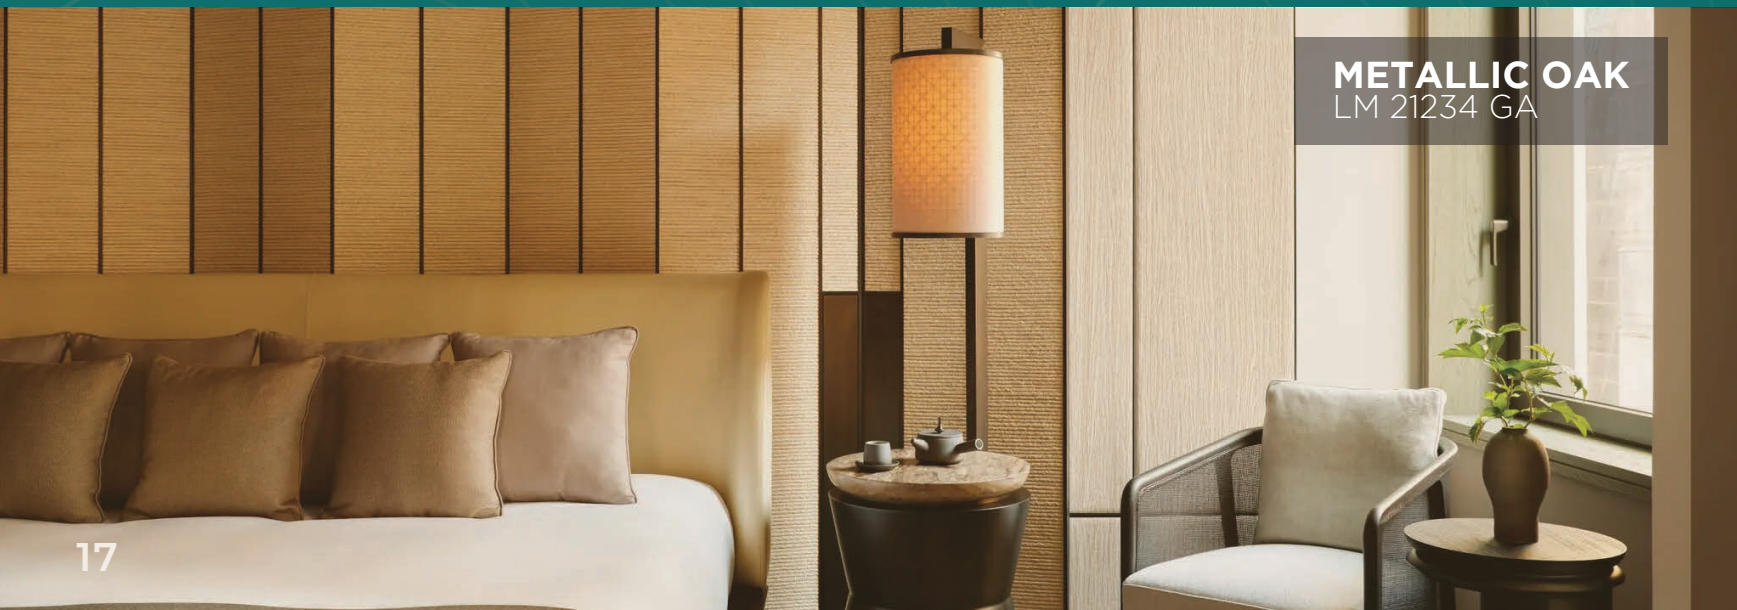

MELAMINE & LAMINATE TON SUR TON NO.3 - NEUTRAL PLAYGROUND